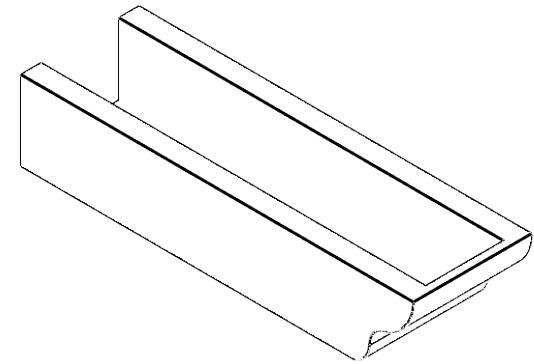

# ITEM NUMBER: RFTURO060X04000X20000X004GRN00RCPR

6"W X 4"H X 20"L TIMBERTHANE ROUGH CEDAR GREENSBORO FAUX WOOD OPEN RAFTER TAIL, 4"L END, PRIMED TAN

**SIDE PROFILE**

**FRONT PROFILE**

**ISOMETRIC**

GENERATED DATE : 03/02/2023

EKENA MILLWORK  
2300 WEST MAIN ST.  
CLARKSVILLE, TX 75426  
TOLL FREE: 866-607-0453  
WWW.EKENAMILLWORK.COM

**NOTES**

1. INSTALLATION TO BE COMPLETED IN ACCORDANCE WITH MANUFACTURER'S SPECIFICATIONS.
2. DRAWING MAY NOT BE TO SCALE
3. THIS DRAWING IS INTENDED FOR DESIGN AND PLANNING PURPOSES ONLY.
4. ALL INFORMATION CONTAINED HEREIN WAS CURRENT AT THE TIME OF DEVELOPMENT BUT MUST BE REVIEWED AND APPROVED BY THE PRODUCT MANUFACTURER TO BE CONSIDERED ACCURATE.
5. TIMBERTHANE ARCHITECTURAL PRODUCTS ARE MADE FROM HIGH DENSITY URETHANE AND COME FACTORY PRIMED